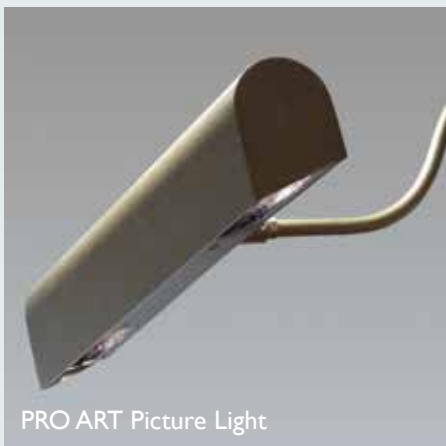

IKON Washlight

Tate Modern, London
Whitworth Art Gallery, Manchester
IKON Gallery, Birmingham
BOM, Birmingham Open Media
Tate of the North, Liverpool
Baltic Art Gallery, Gateshead, Tyne and Wear
The Beaney, House of Art and Knowledge, Canterbury
The Sainsbury Centre, Norwich
The River & Rowing Museum, Henley on Thames, Oxfordshire
The Ashmolean Museum of Art & Archaeology, Oxford
Compton Verney, Warwickshire
York's CHOCOLATE Story, The Sweet Museum, York
Leeds City Art Gallery, Yorkshire
Derby Museum & Art Gallery, Derbyshire
Atkinson Art Gallery and Library, Southport, Lancashire
Ffynnonofi, Pembrokeshire, Wales
Yeovil Art Gallery, Somerset
Plymouth City Museum and Art Gallery, Devon
Scotch Whisky Heritage Centre, Edinburgh
Museum of Scotland, Edinburgh
The Government Art Collection, various galleries
Galerie Max Hetzler, Paris, France
Galerie Max Hetzler, Berlin, Germany
MAS (Museum aan de Stroom), Antwerp, Belgium
Moderna Museet, Stockholm, Sweden
The Acropolis Museum, Athens, Greece
National Archaeological Museum of Athens, Greece
Volos Archaeological Museum, Greece
Museo Nacional de Bellas Artes, Santiago, Chile